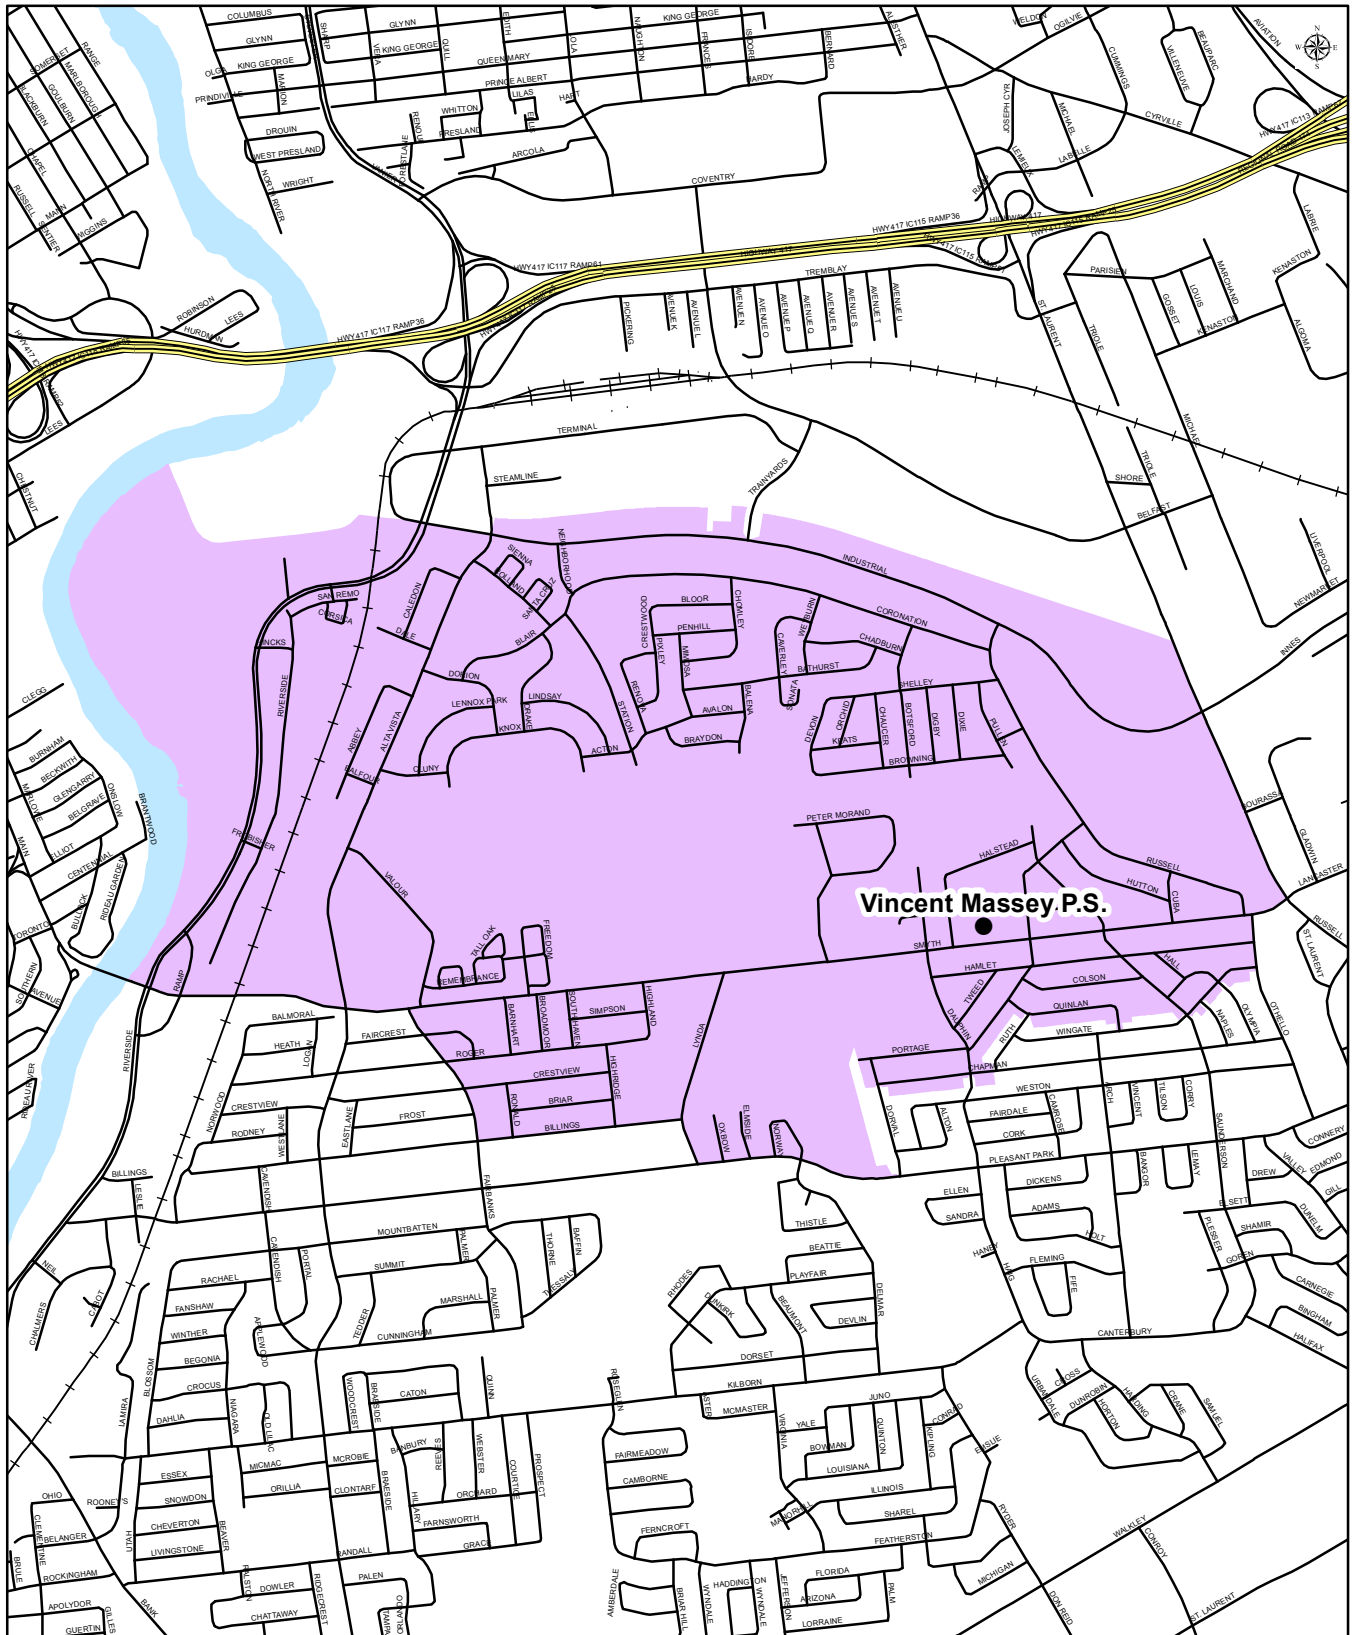

OTTAWA-CARLETON
DISTRICT SCHOOL BOARD

VINCENT MASSEY PUBLIC SCHOOL

Junior Kindergarten to Grade 6
English Program with Core French Attendance Boundary

Vincent Massey Public School
745 Smyth Road
Ottawa, Ontario
K1G 1N9
(613) 733-5955

Map is for illustrative purposes only.
For further information, visit www.ocdsb.ca
September 2017