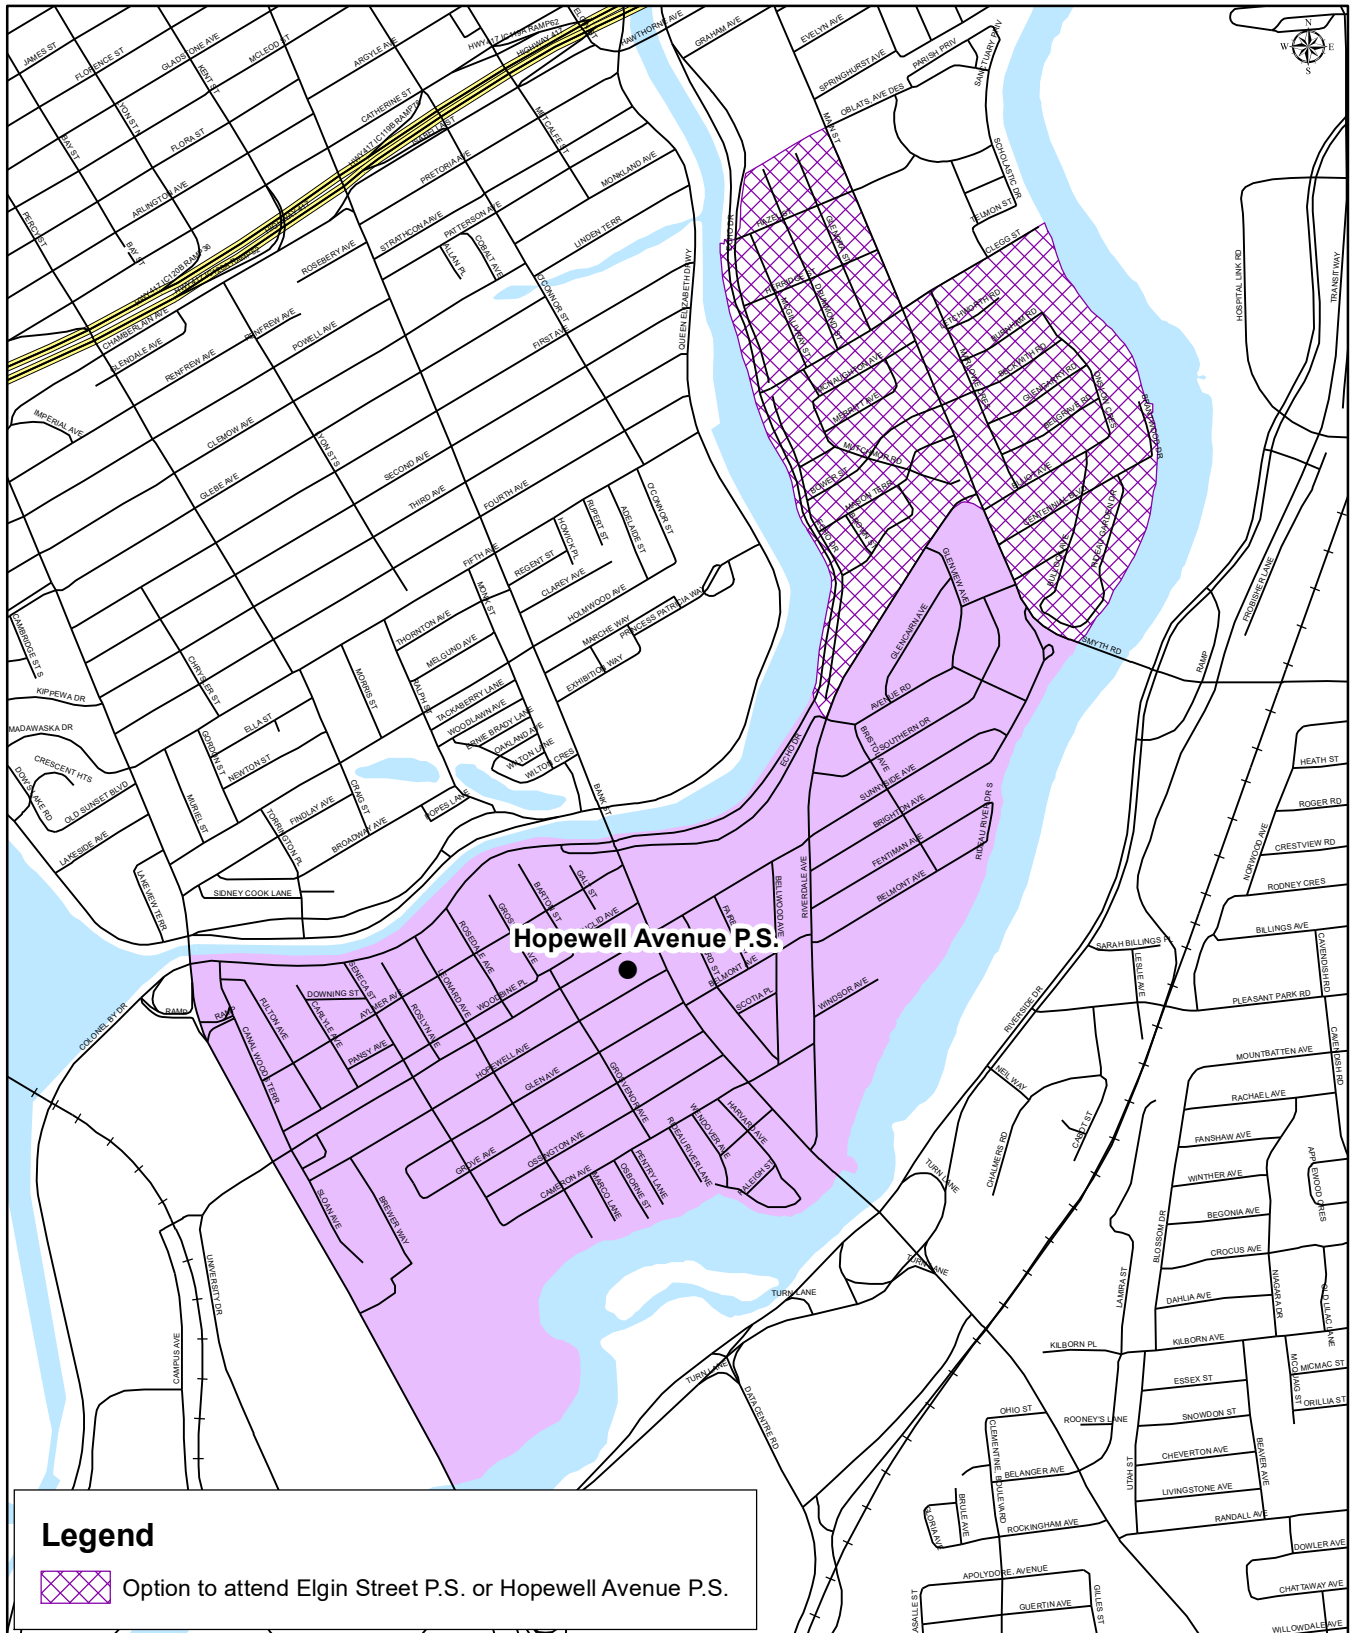

HOPEWELL AVENUE PUBLIC SCHOOL

Junior Kindergarten to Grade 6

Early French Immersion Attendance Boundary

Hopewell Avenue Public School
17 Hopewell Avenue
Ottawa, Ontario
K1S 2Y7
(613) 239-2348

Map is for illustrative purposes only.
For further information, visit www.ocdsb.ca
September 2020