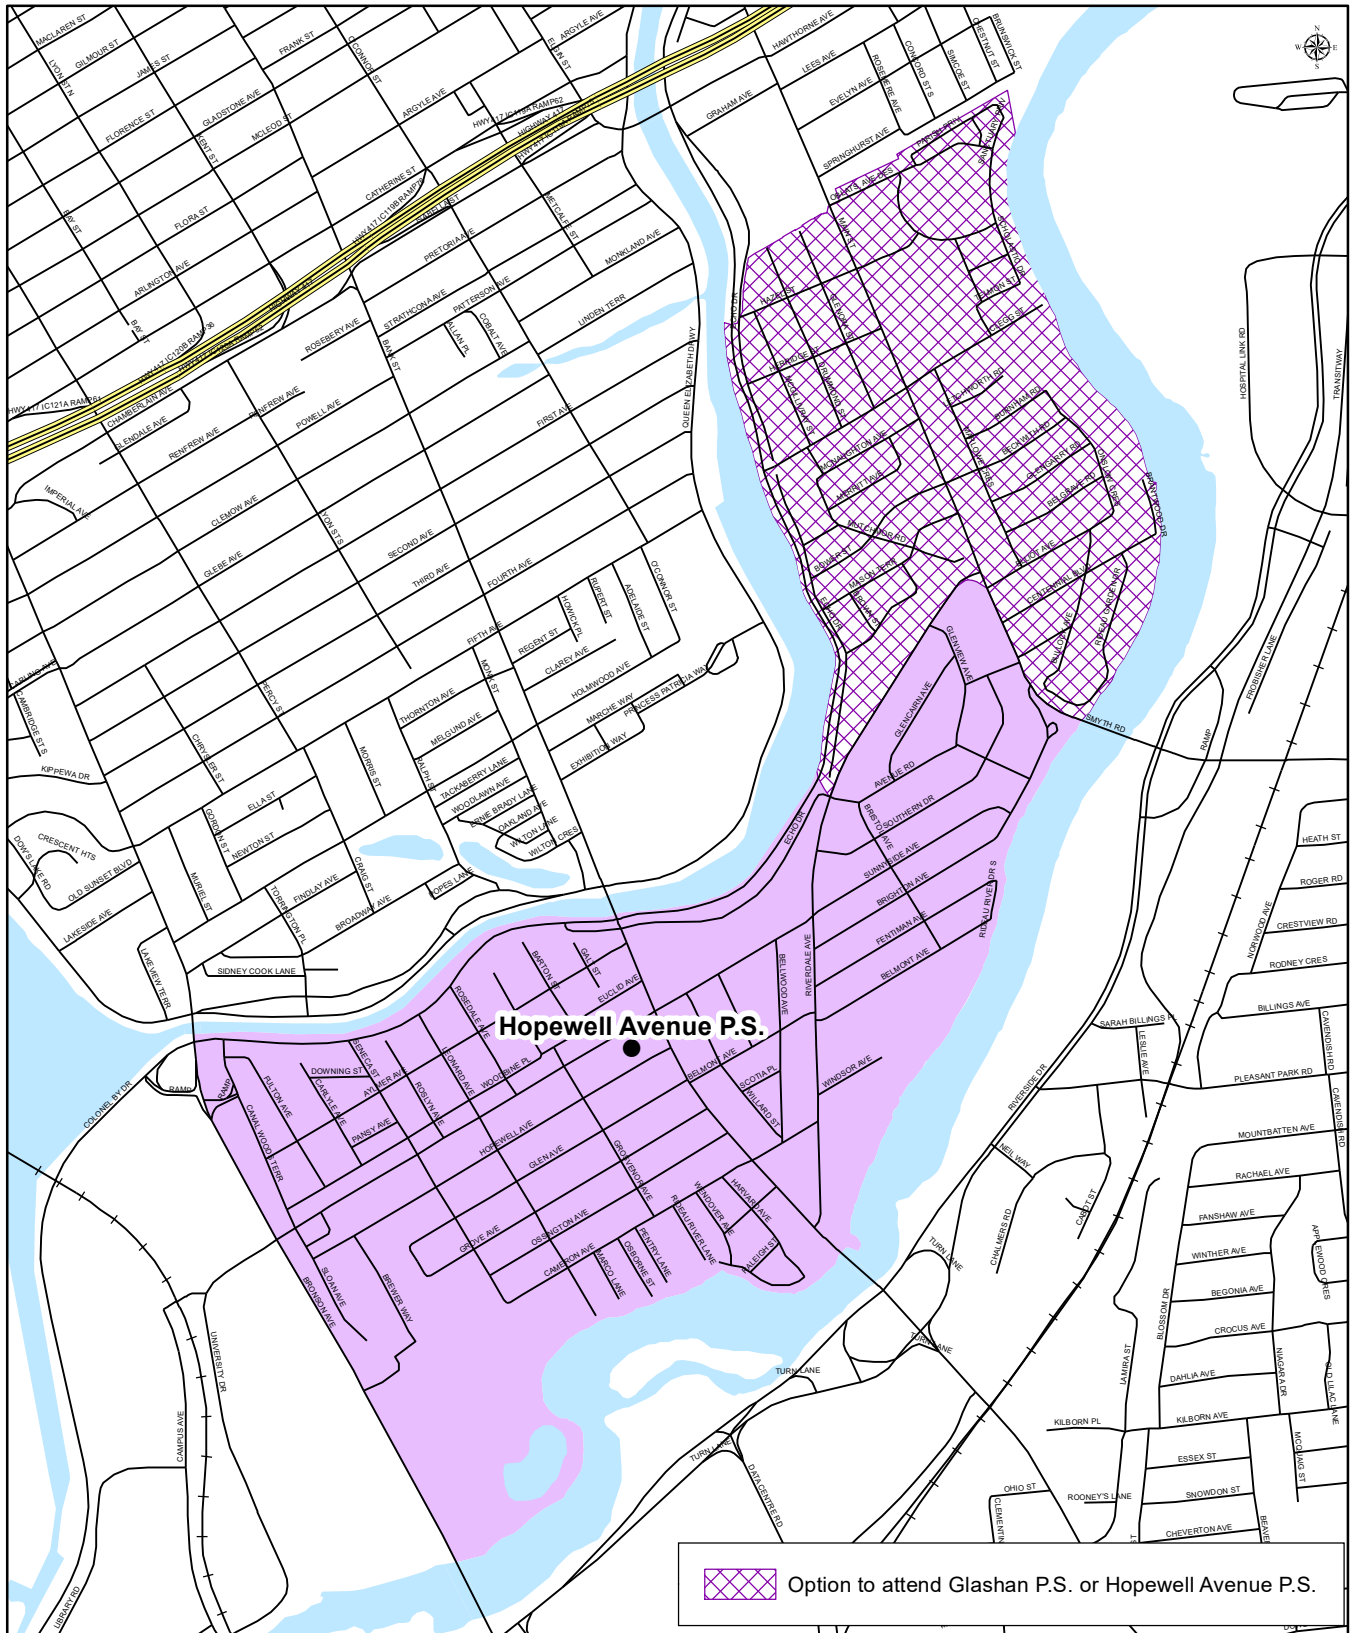

OTTAWA-CARLETON
DISTRICT SCHOOL BOARD

HOPEWELL AVENUE PUBLIC SCHOOL Grade 7 to 8 Early French Immersion Attendance Boundary

Hopewell Avenue Public School
17 Hopewell Avenue
Ottawa, Ontario
K1S 2Y7
(613) 239-2348

Map is for illustrative purposes only.
For further information, visit www.ocdsb.ca
September 2013