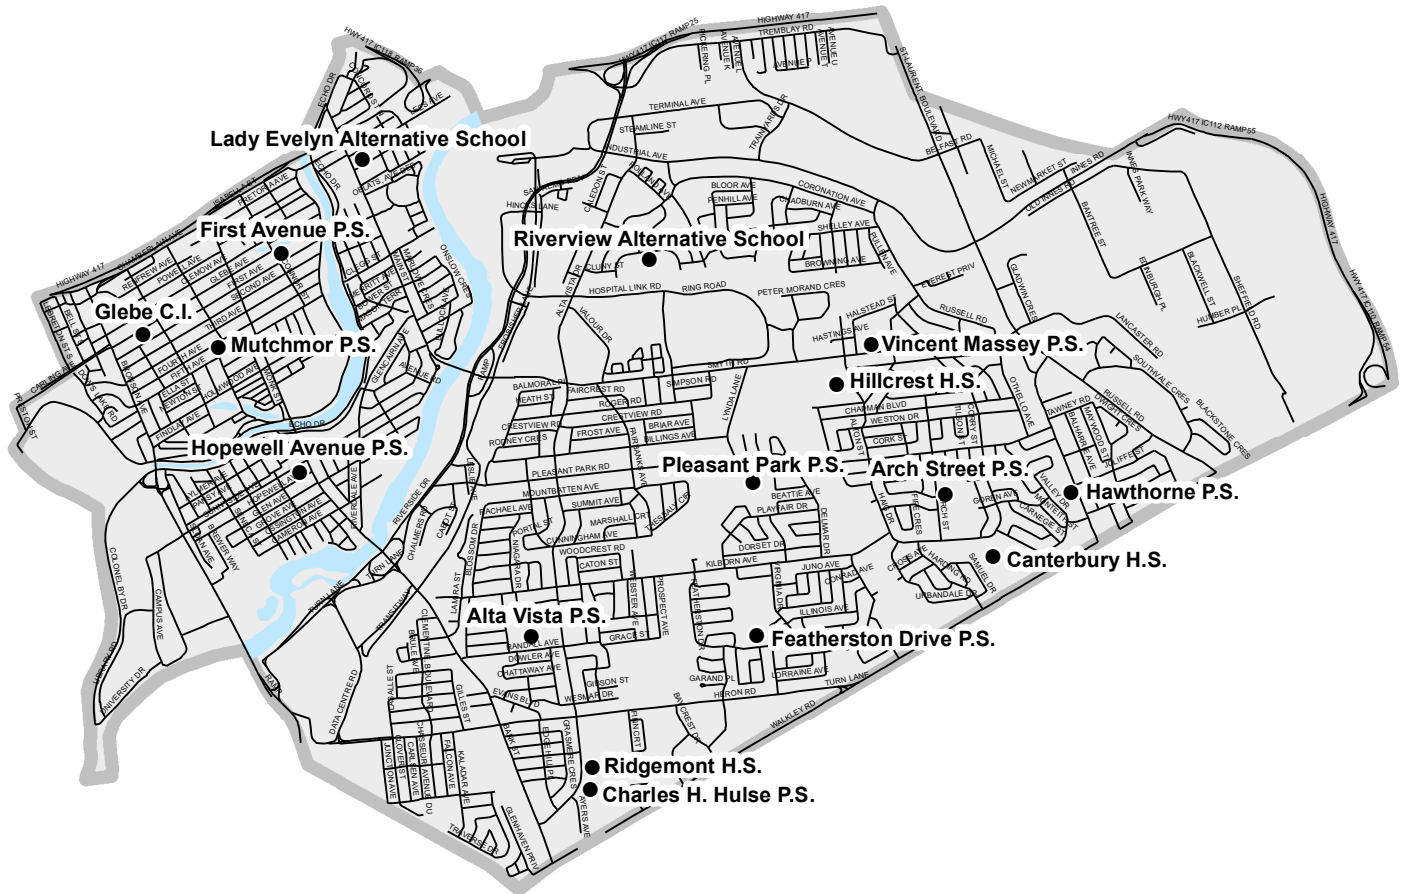

OCDSB Trustee Zone 9 Capital/Alta Vista