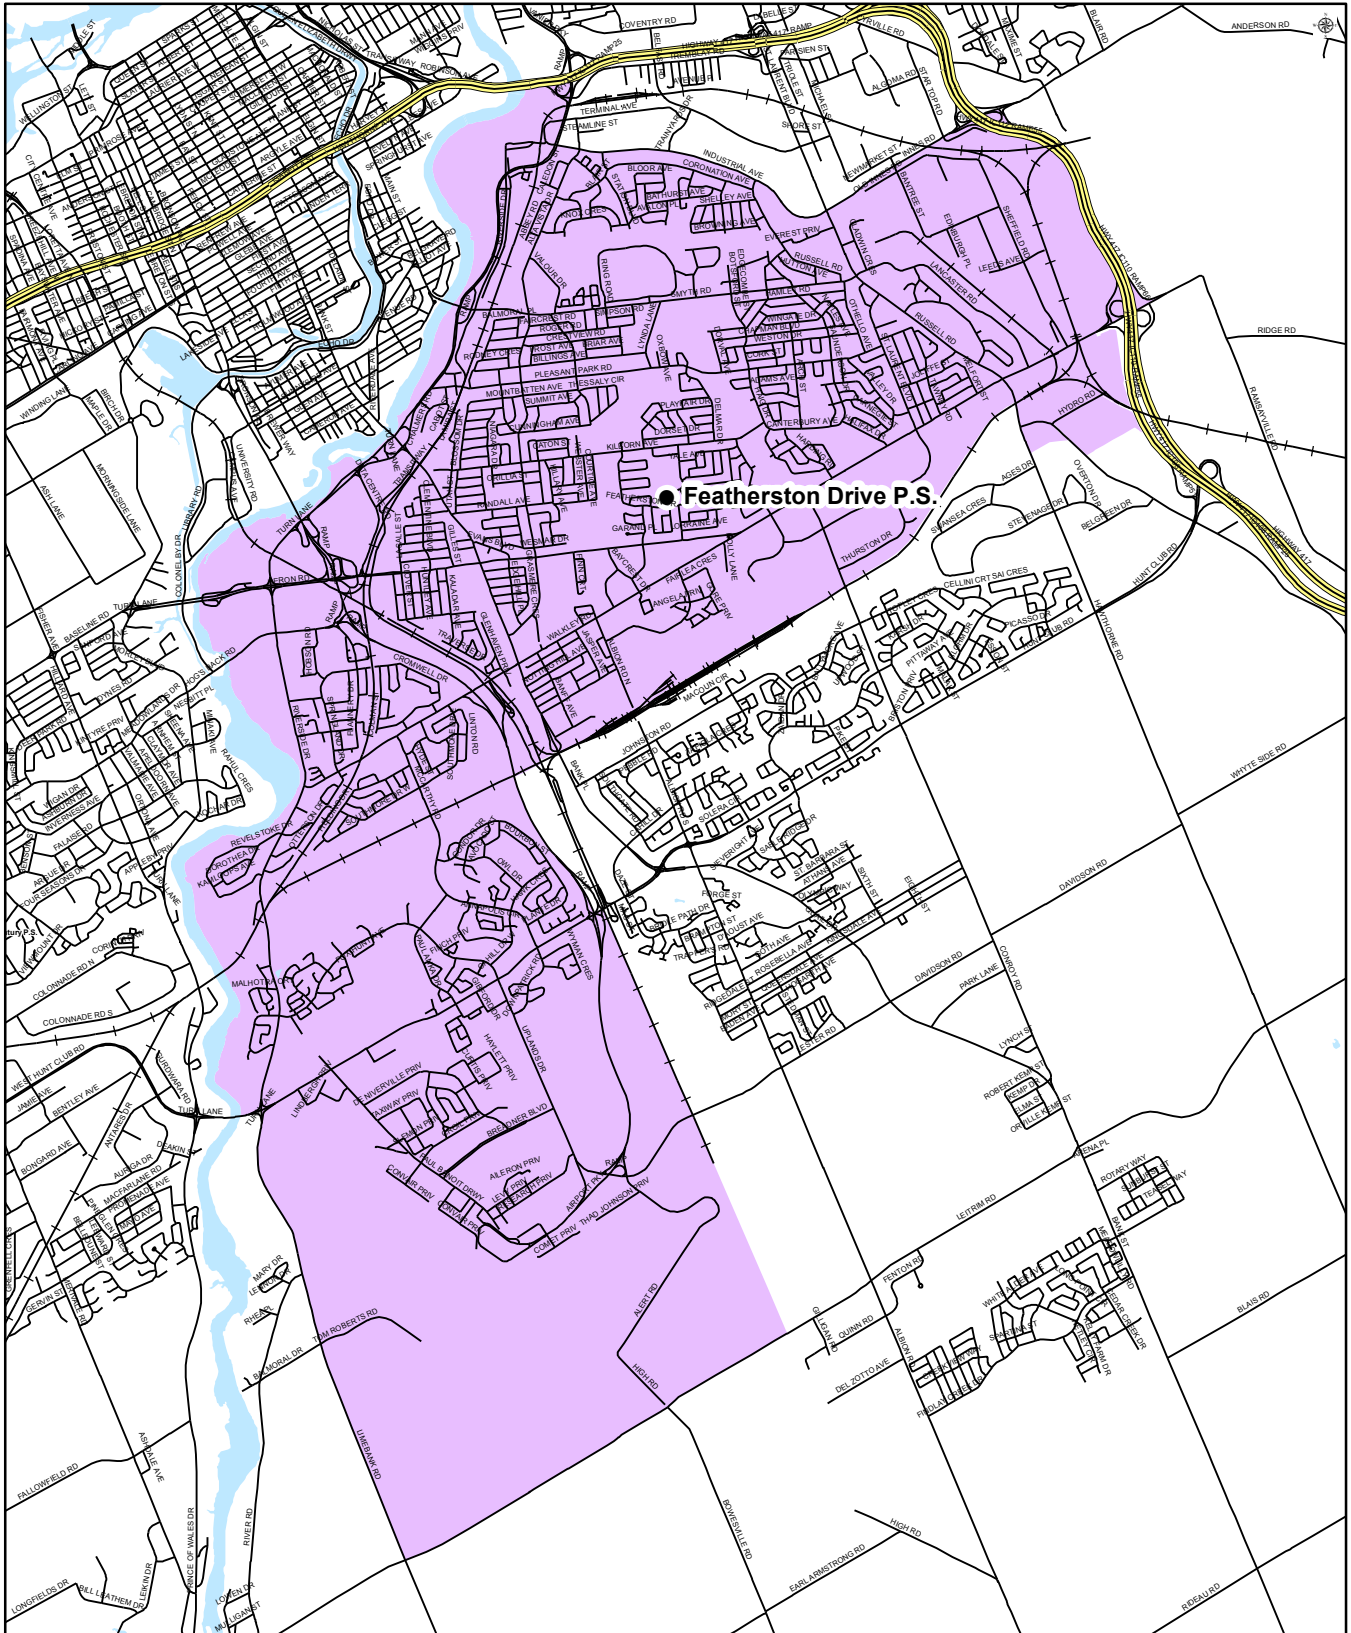

OTTAWA-CARLETON
DISTRICT SCHOOL BOARD

FEATHERSTON DRIVE PUBLIC SCHOOL

Grade 4 to 8

Middle French Immersion Attendance Boundary

Featherston Drive Public School
1801 Featherston Drive
Ottawa, Ontario
K1H 6P4
(613) 731-3357

Map is for illustrative purposes only.
For further information, visit www.ocdsb.ca
September 2017