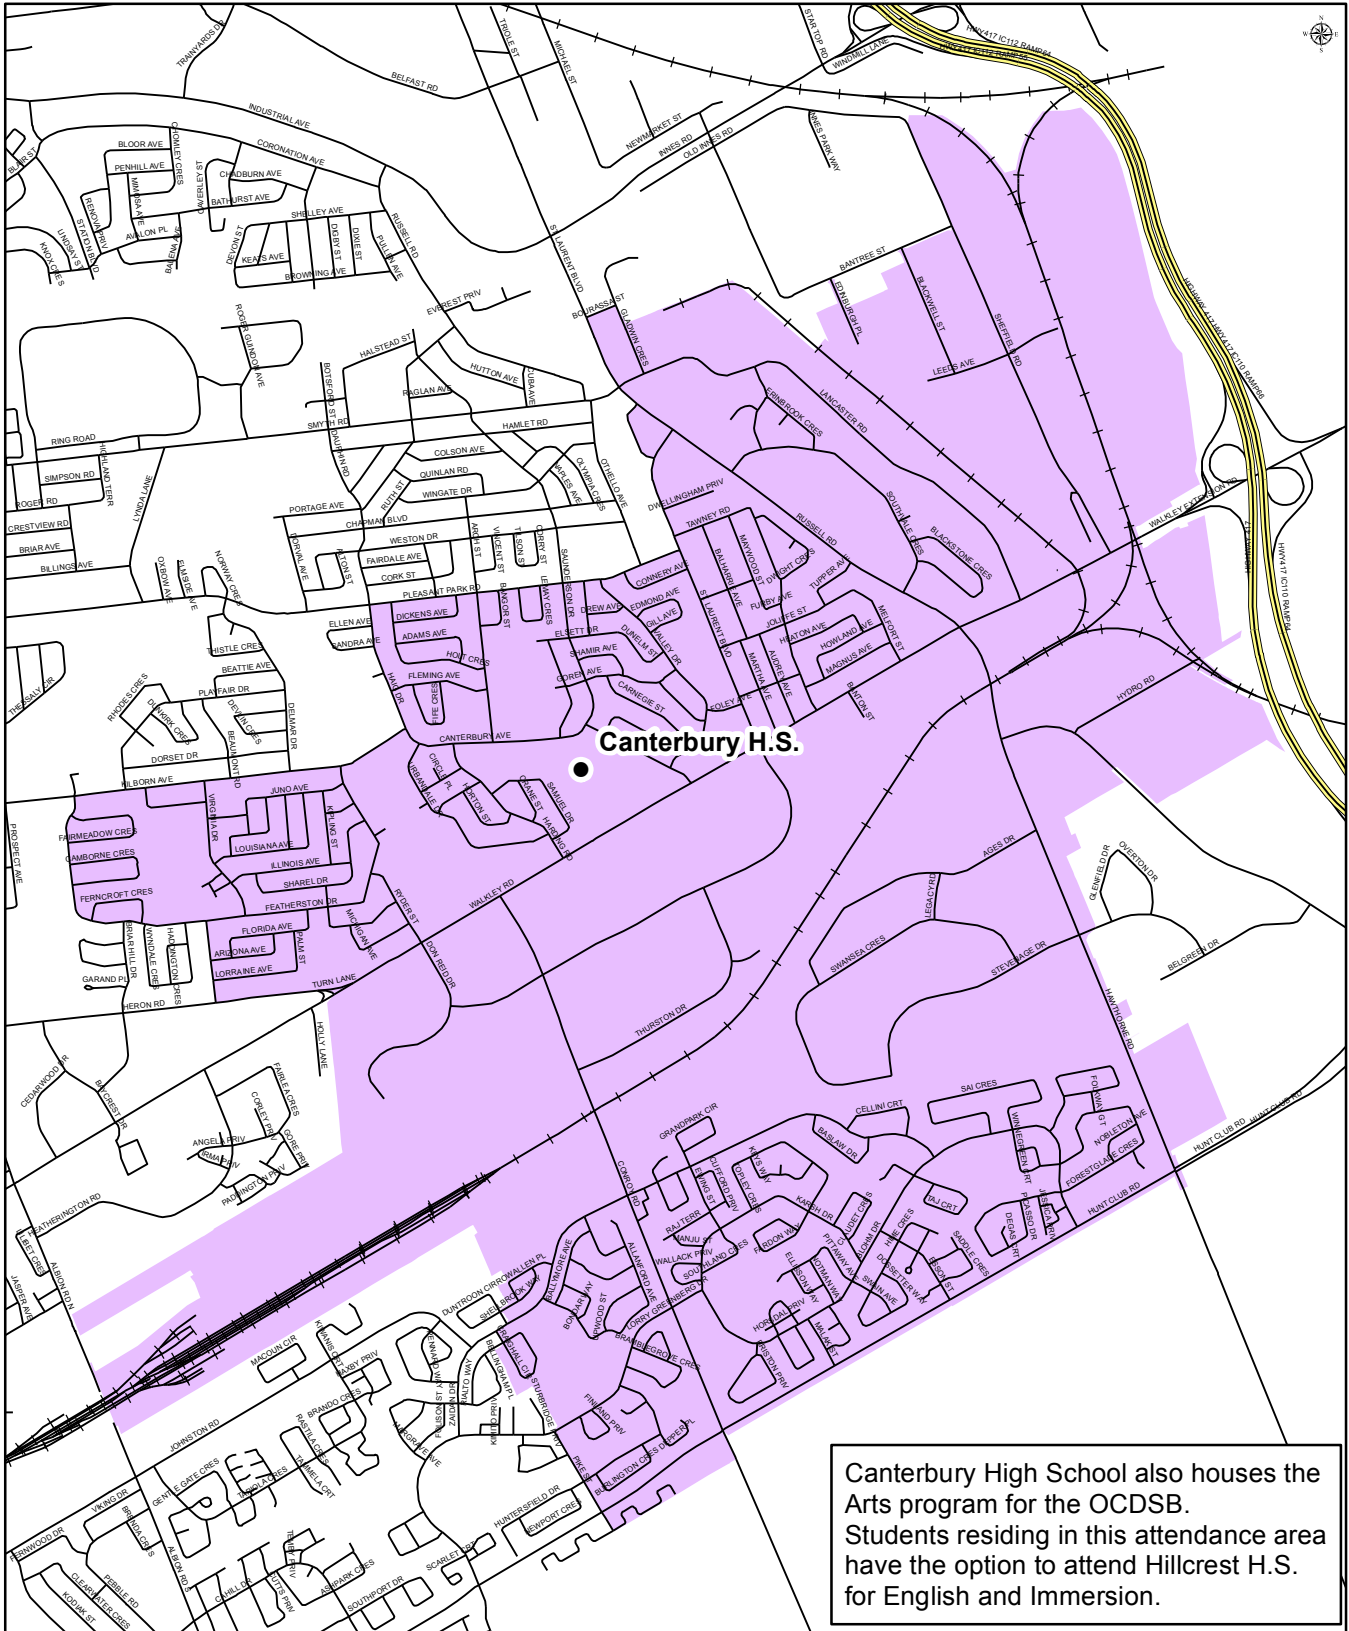

CANTERBURY HIGH SCHOOL
Grade 9 to 12
English and Immersion Attendance Boundary

OTTAWA-CARLETON
DISTRICT SCHOOL BOARD

Canterbury High School
900 Canterbury Avenue
Ottawa, Ontario
K1G 3A7
(613) 731-1191

Map is for illustrative purposes only.
For further information, visit www.ocdsb.ca
September 2017