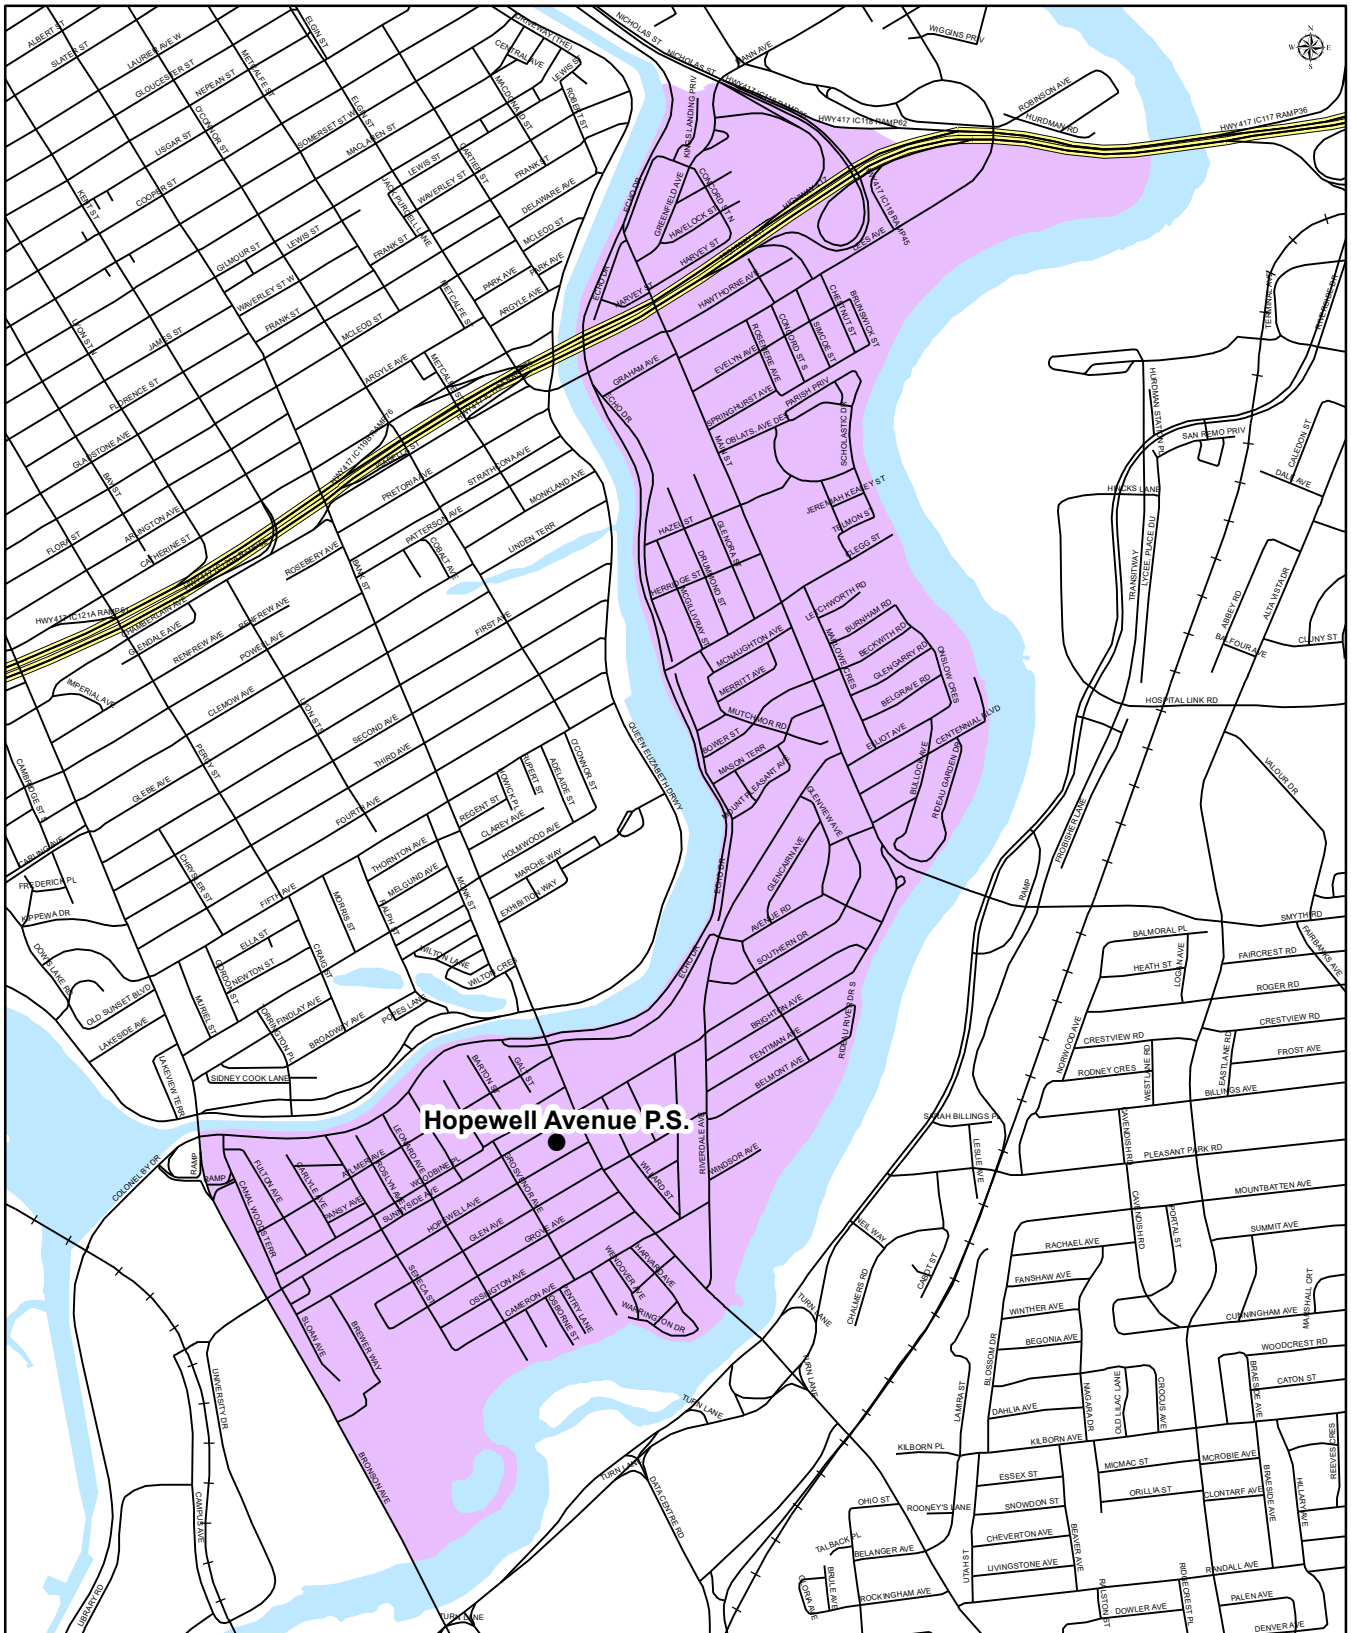

OTTAWA-CARLETON
DISTRICT SCHOOL BOARD

HOPEWELL AVENUE PUBLIC SCHOOL

Grade 7 to 8

English Program with Core French Attendance Boundary

Hopewell Avenue Public School
17 Hopewell Avenue
Ottawa, Ontario
K1S 2Y7
(613) 239-2348

Map is for illustrative purposes only.
For further information, visit www.ocdsb.ca
September 2017