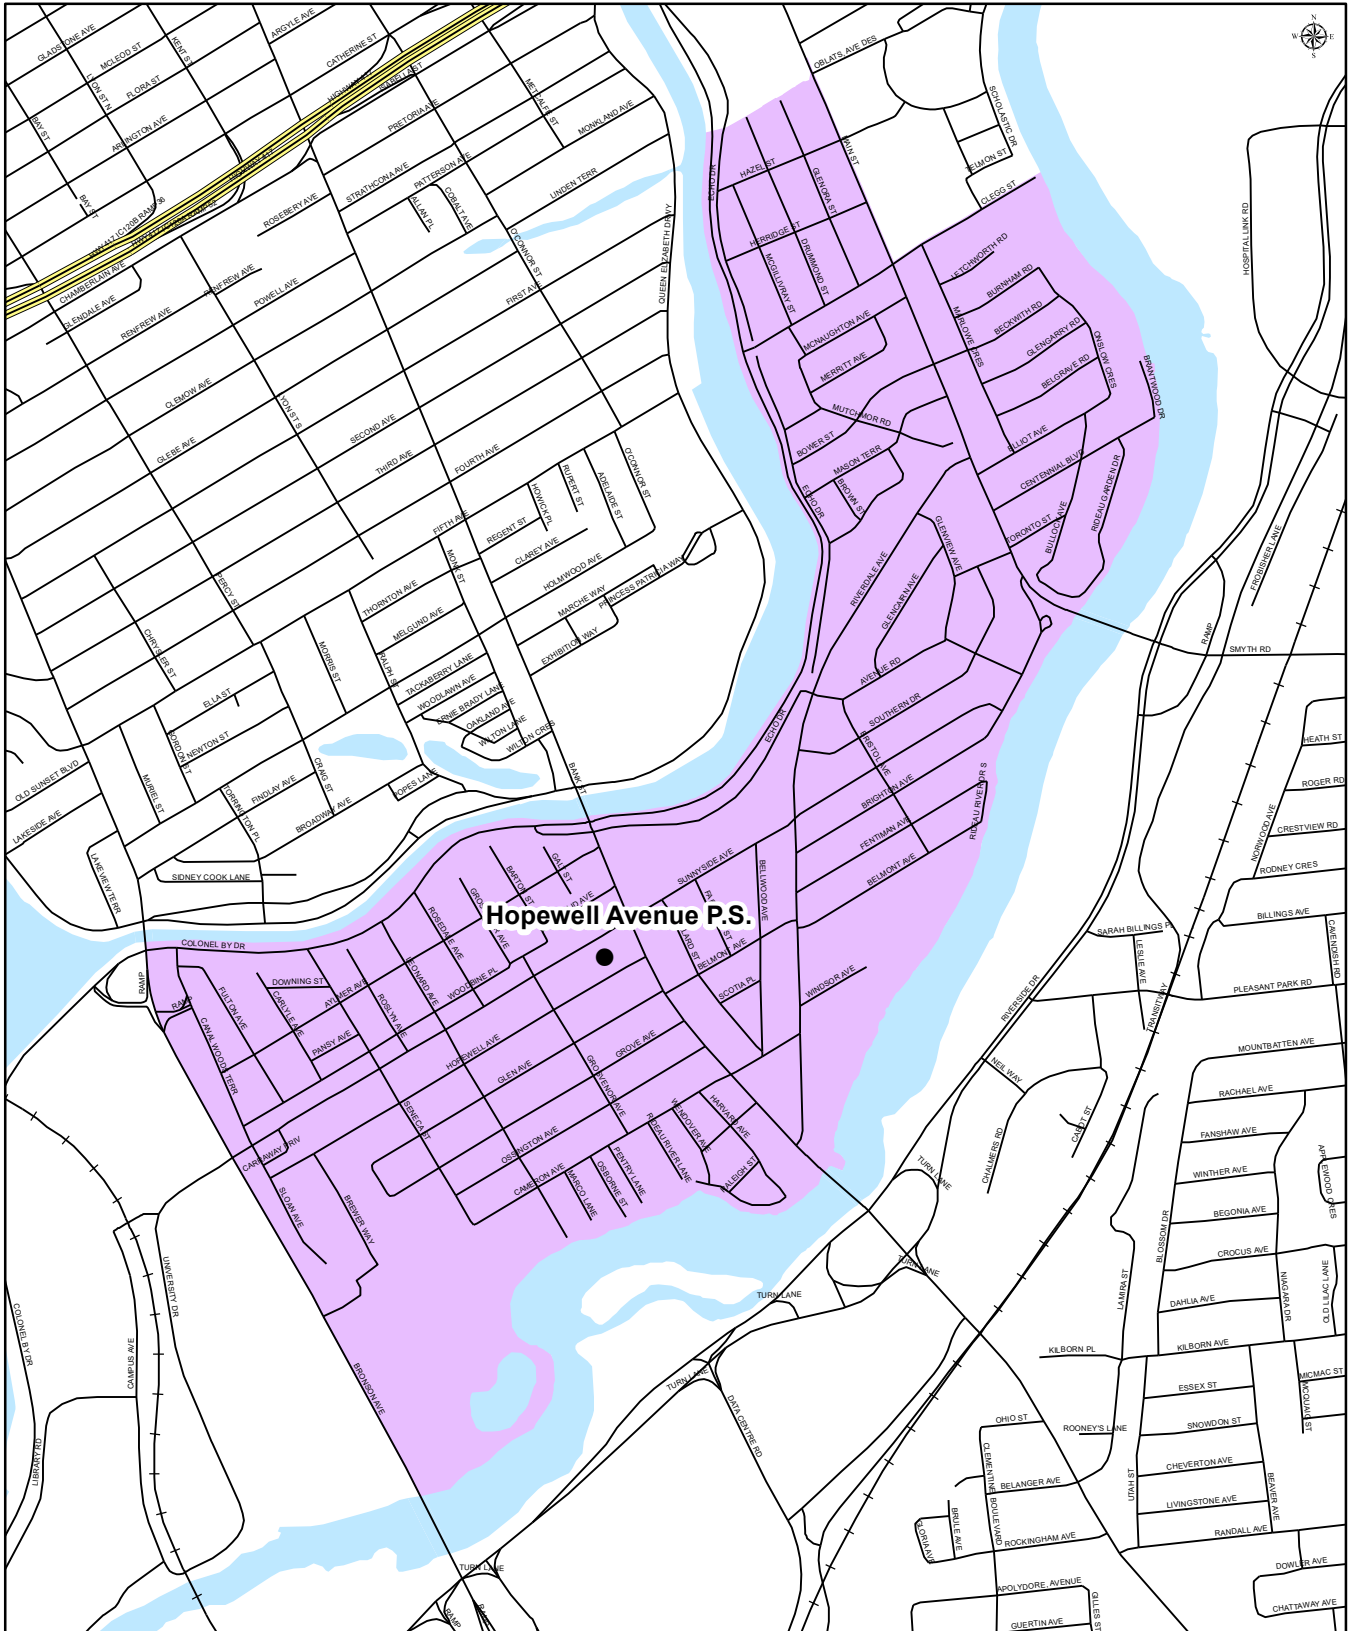

HOPEWELL AVENUE PUBLIC SCHOOL

Grade 4 to 8

Middle French Immersion Attendance Boundary

Hopewell Avenue Public School
17 Hopewell Avenue
Ottawa, Ontario
K1S 2Y7
(613) 239-2348

Map is for illustrative purposes only.
For further information, visit www.ocdsb.ca
September 2016