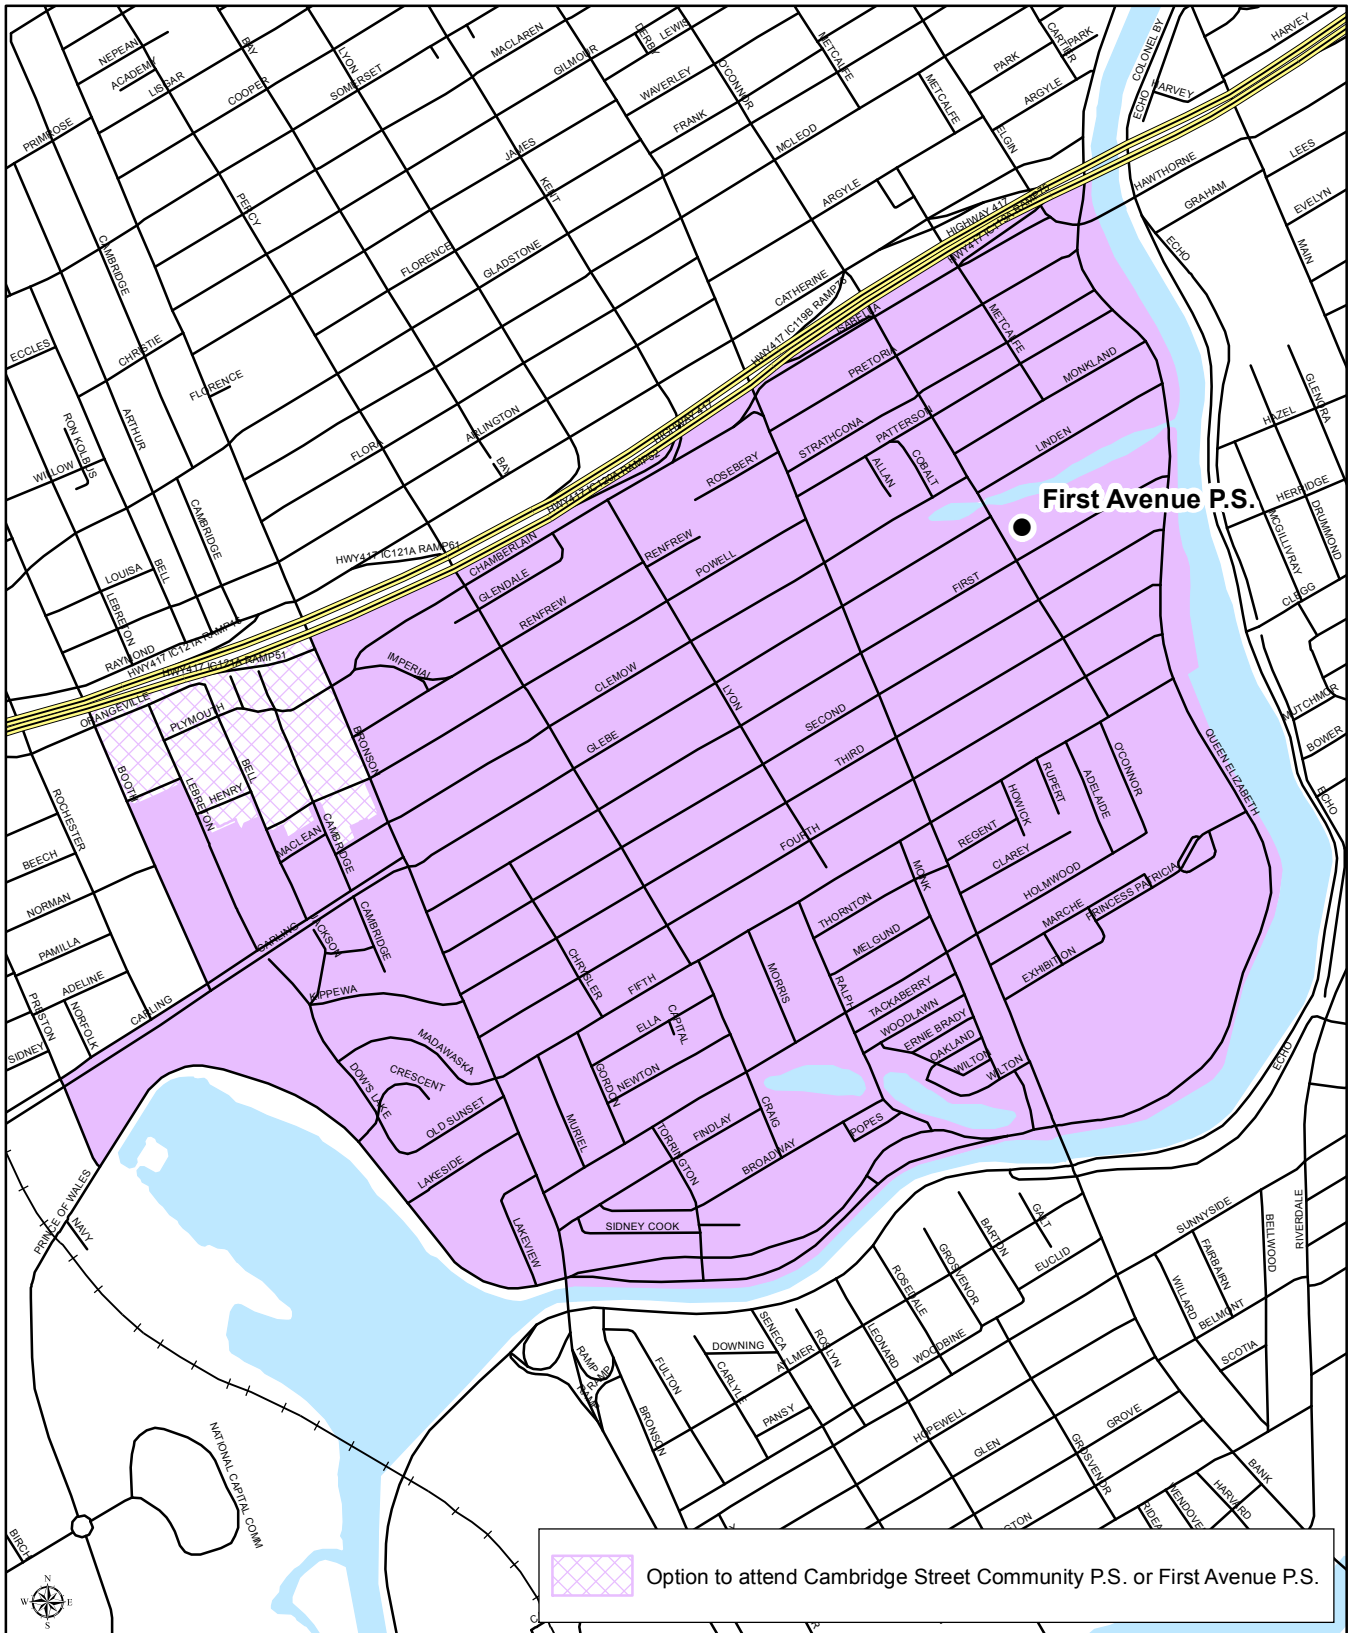

OTTAWA-CARLETON
DISTRICT SCHOOL BOARD

FIRST AVENUE PUBLIC SCHOOL

Junior Kindergarten to Grade 6
English Program with Core French Attendance Boundary

First Avenue Public School
73 First Avenue
Ottawa, Ontario
K1S 2G1
(613) 239-2261

Map is for illustrative purposes only.
For further information, visit www.ocdsb.ca
September 2017