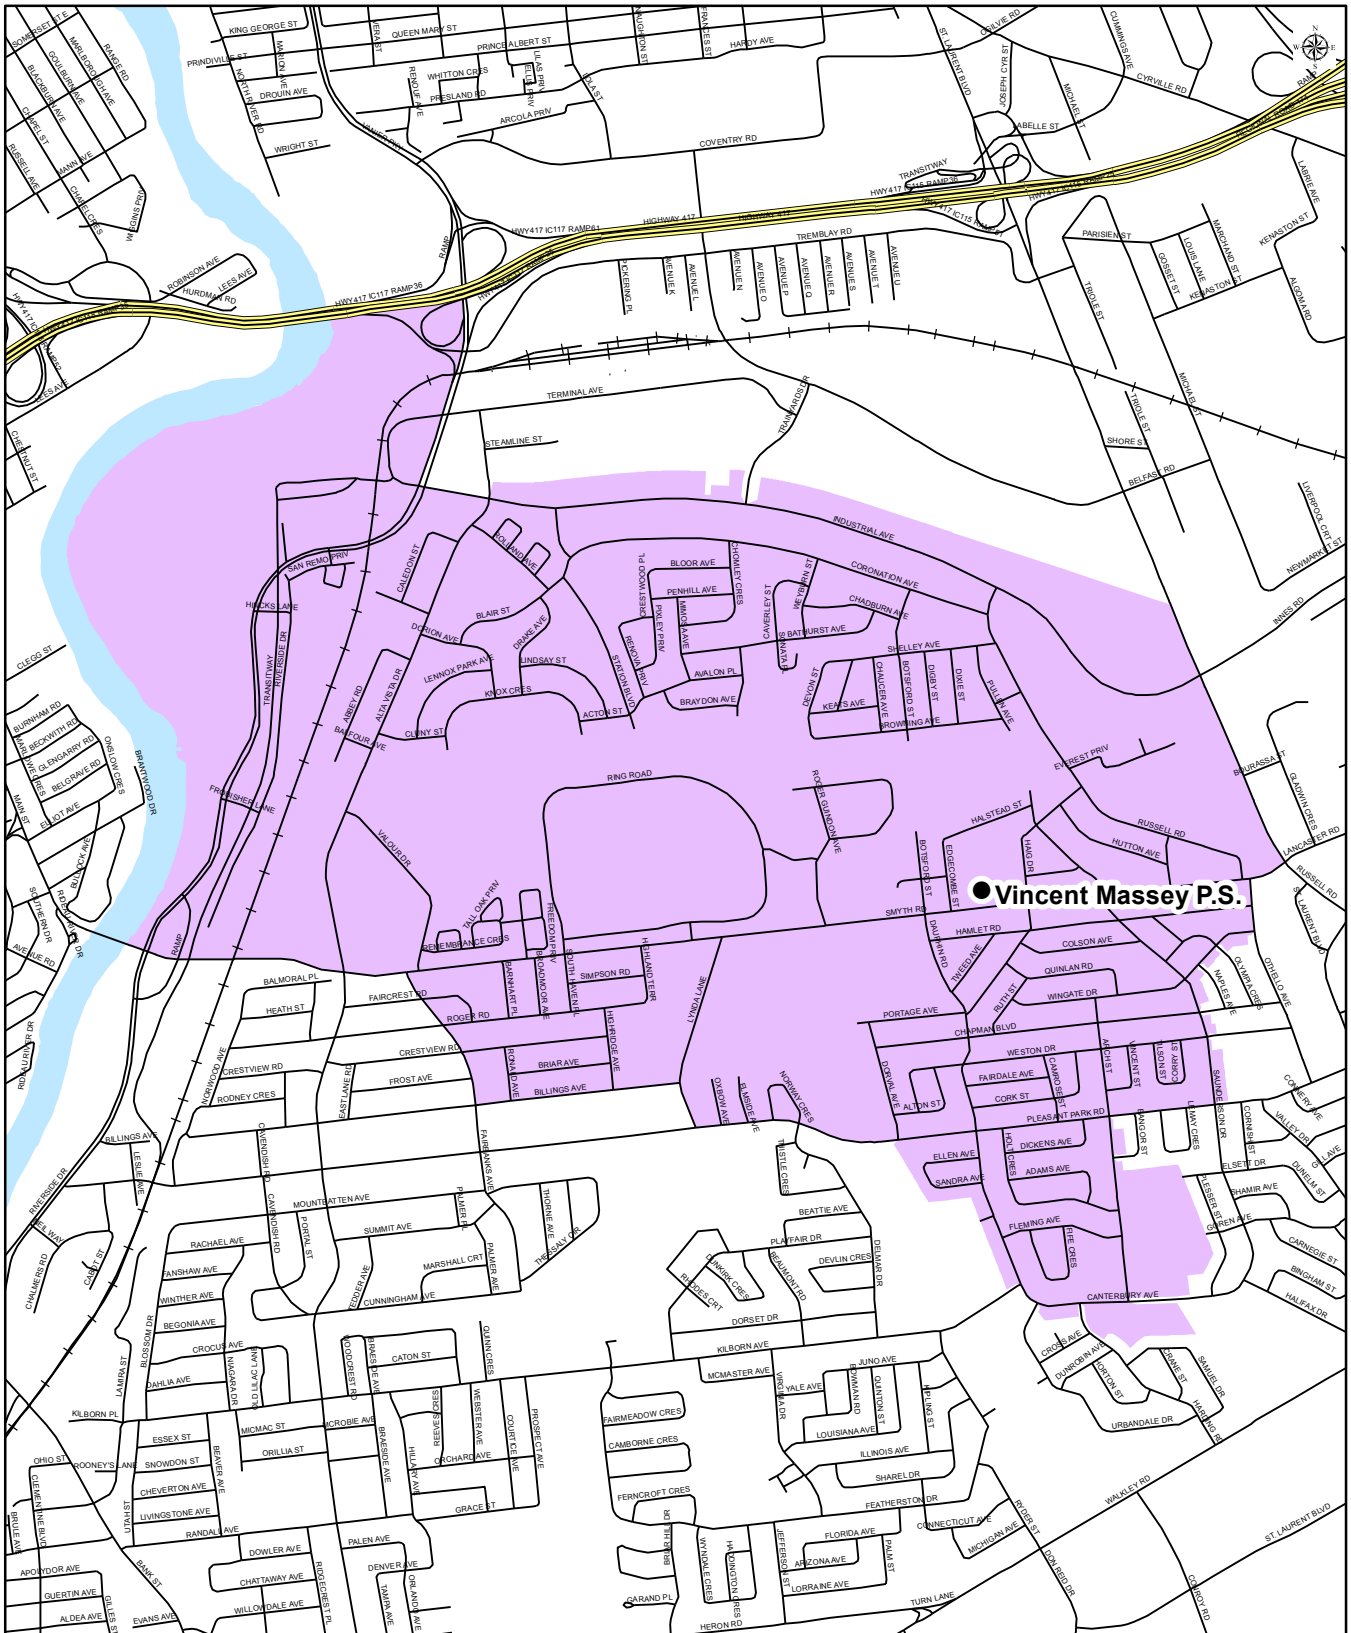

OTTAWA-CARLETON
DISTRICT SCHOOL BOARD

VINCENT MASSEY PUBLIC SCHOOL

Grade 7 to 8

English Program with Core French Attendance Boundary

Vincent Massey Public School
745 Smyth Road
Ottawa, Ontario
K1G 1N9
(613) 733-5955

Map is for illustrative purposes only.
For further information, visit www.ocdsb.ca
September 2017